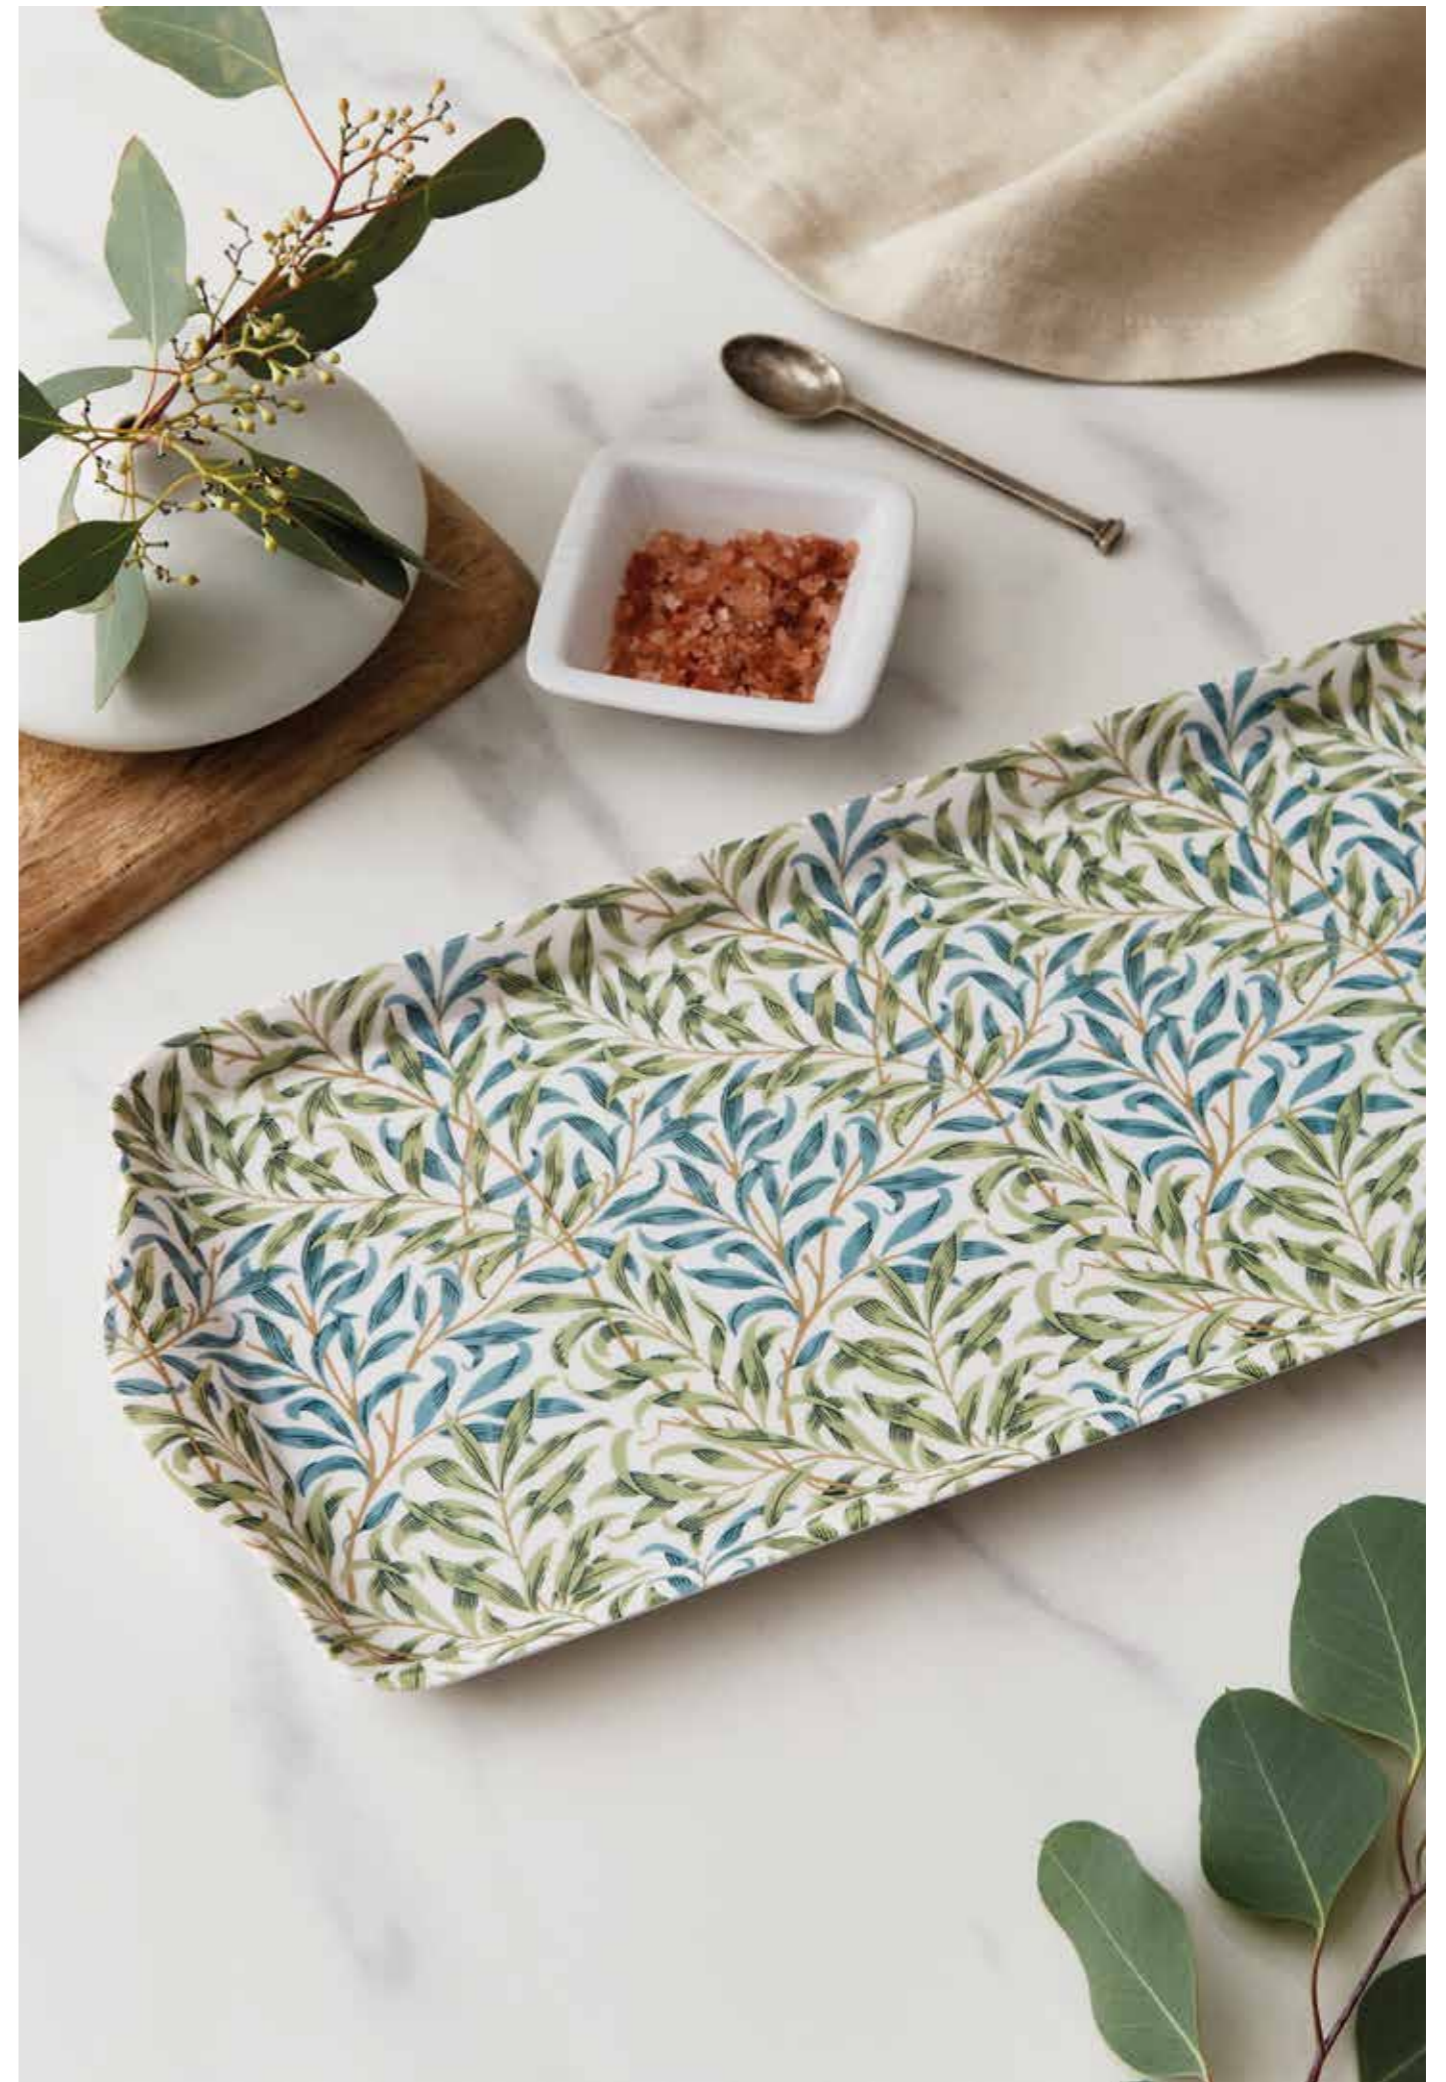

melamine trays

botanic garden

© Portmeirion Group UK Limited

blue italian

© Portmeirion Group UK Limited

Morris & Co.
pimpernel / willow bough

© Reproduced courtesy of Morris & Co.

THE ORIGINAL
MORRIS & CO.

Morris & Co.
strawberry thief blue

© Reproduced courtesy of Morris & Co.

THE ORIGINAL
MORRIS & CO.

Morris & Co.
strawberry thief red

© Reproduced courtesy of Morris & Co.

THE ORIGINAL
MORRIS & CO.