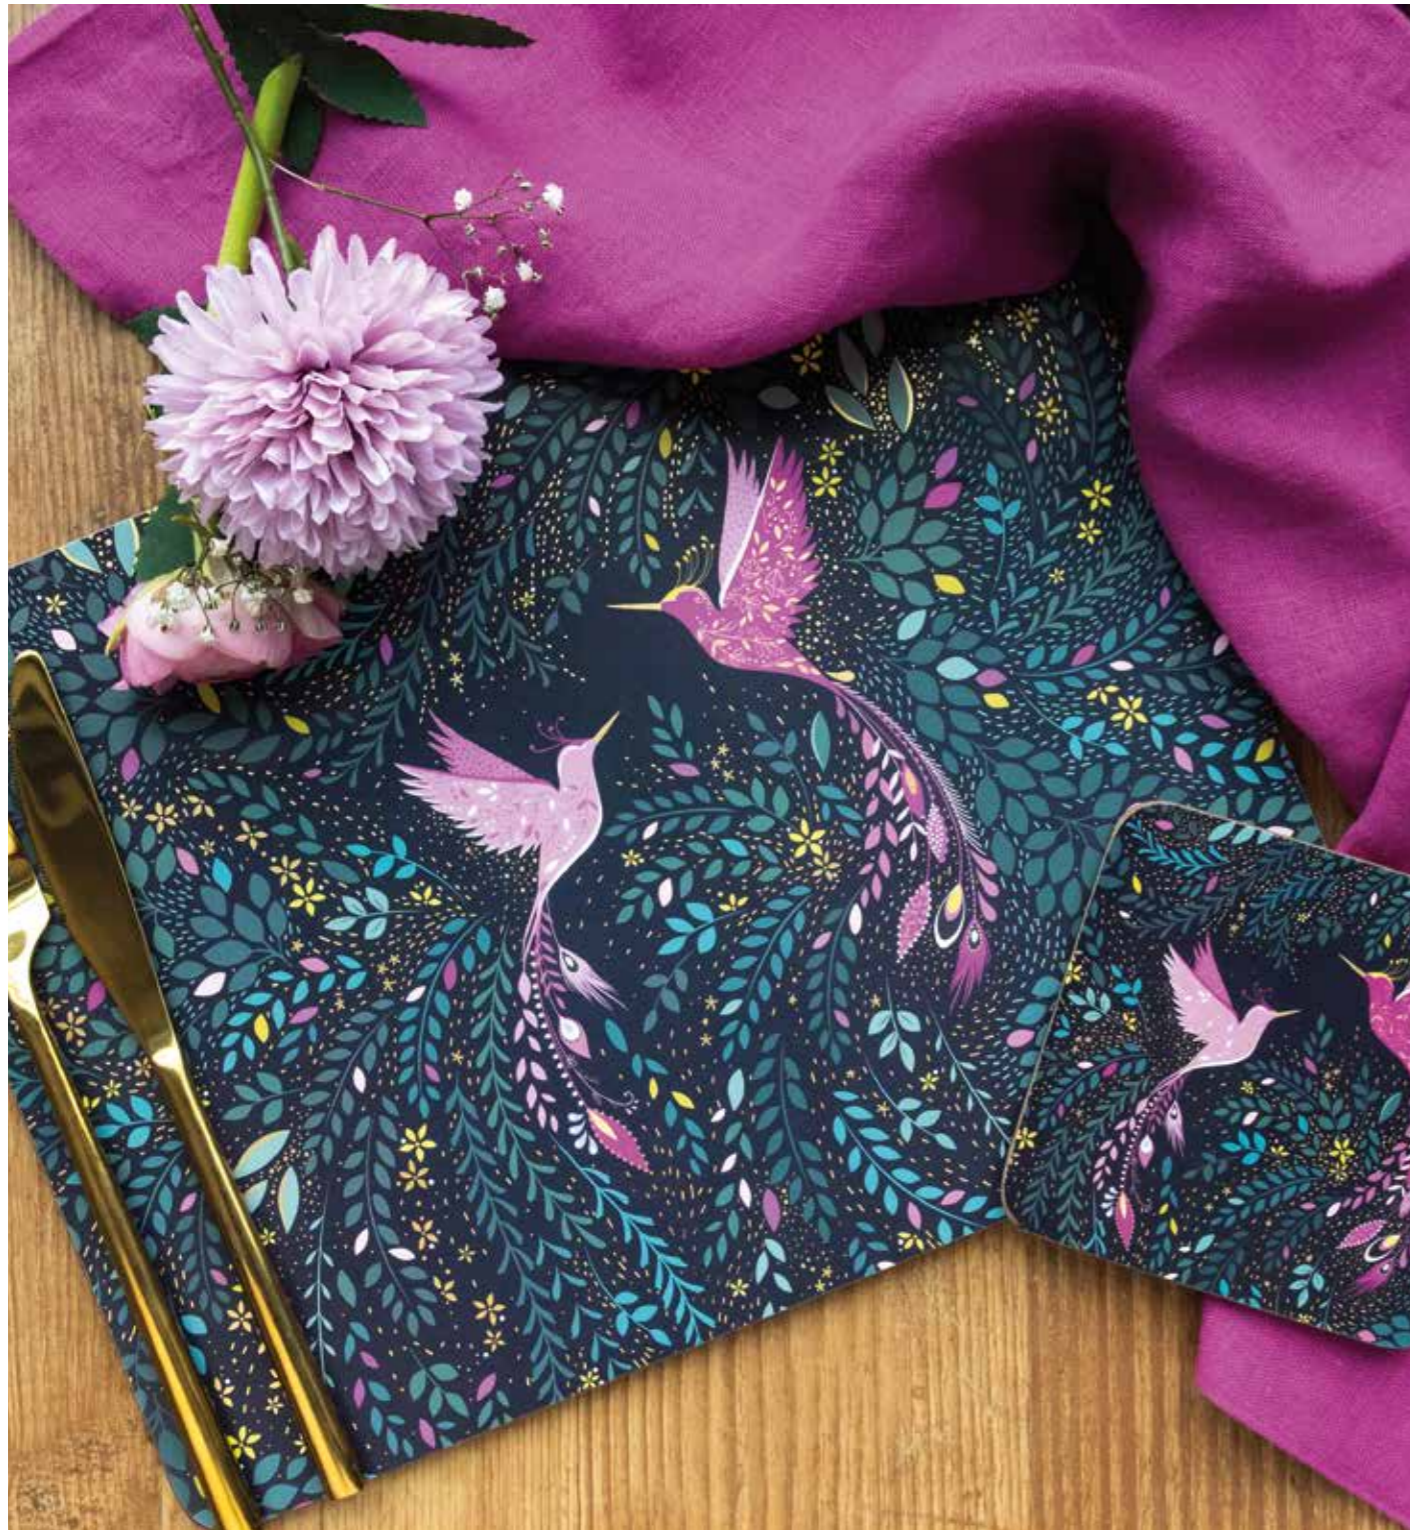

Licensed – placemats and coasters

Sara Miller London
chelsea

© Sara Miller London

placemat (set of 4) (s)
30.5 x 23cm/12 x 9in
X0010569116

placemat (set of 4) (s)
40.1 x 29.8cm/15.7 x 11.7in
X0010649116

coaster (set of 6) (s)
10.5cm/4in
X0010269116

Sara Miller London
india

© Sara Miller London

placemat (set of 4) (s)
30.5 x 23cm/12 x 9in
X0010569222

placemat (set of 4) (s)
40.1 x 29.8cm/15.7 x 11.7in
X0010649222

coaster (set of 4) (s)
10.5cm/4in
X0010269222

Licensed – placemats and coasters

Sara Miller London
woodland tales

© Sara Miller London

placemat (set of 4) (s)
30.5 x 23cm/12 x 9in
X0010549203

placemat (set of 4) (s)
40.1 x 29.8cm/15.7 x 11.7in
X0010649203

coaster (set of 4) (s)
10.5cm/4in
X0010249203