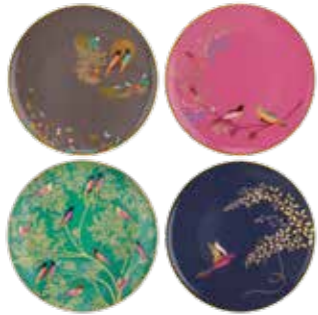

Set of 4 Espresso  
Cups & Saucers  
0.11L/4fl.oz  
SMC79194-XG

Tea for One, Green  
0.35L/12fl.oz  
SMCG79200-XG

Teapot  
1.1L/2pt  
SMC78923-XG

Cream Jug  
0.25L/9fl.oz  
SMC78966-XG

Covered Sugar Bowl  
0.28L/10fl.oz  
SMC78967-XG

3 Tier Cake Stand  
27cm, 20cm, 15cm/10.5", 8", 6"  
SMC78963-XG

Set of 4 Cake Plates,  
Assorted  
20cm/8"  
SMC78964-XG

Covered Butter Dish  
15.8cm/6.2"  
SMCN79406-XG

Ceramic Coaster Set  
10cm/4"  
SMC79409-XG