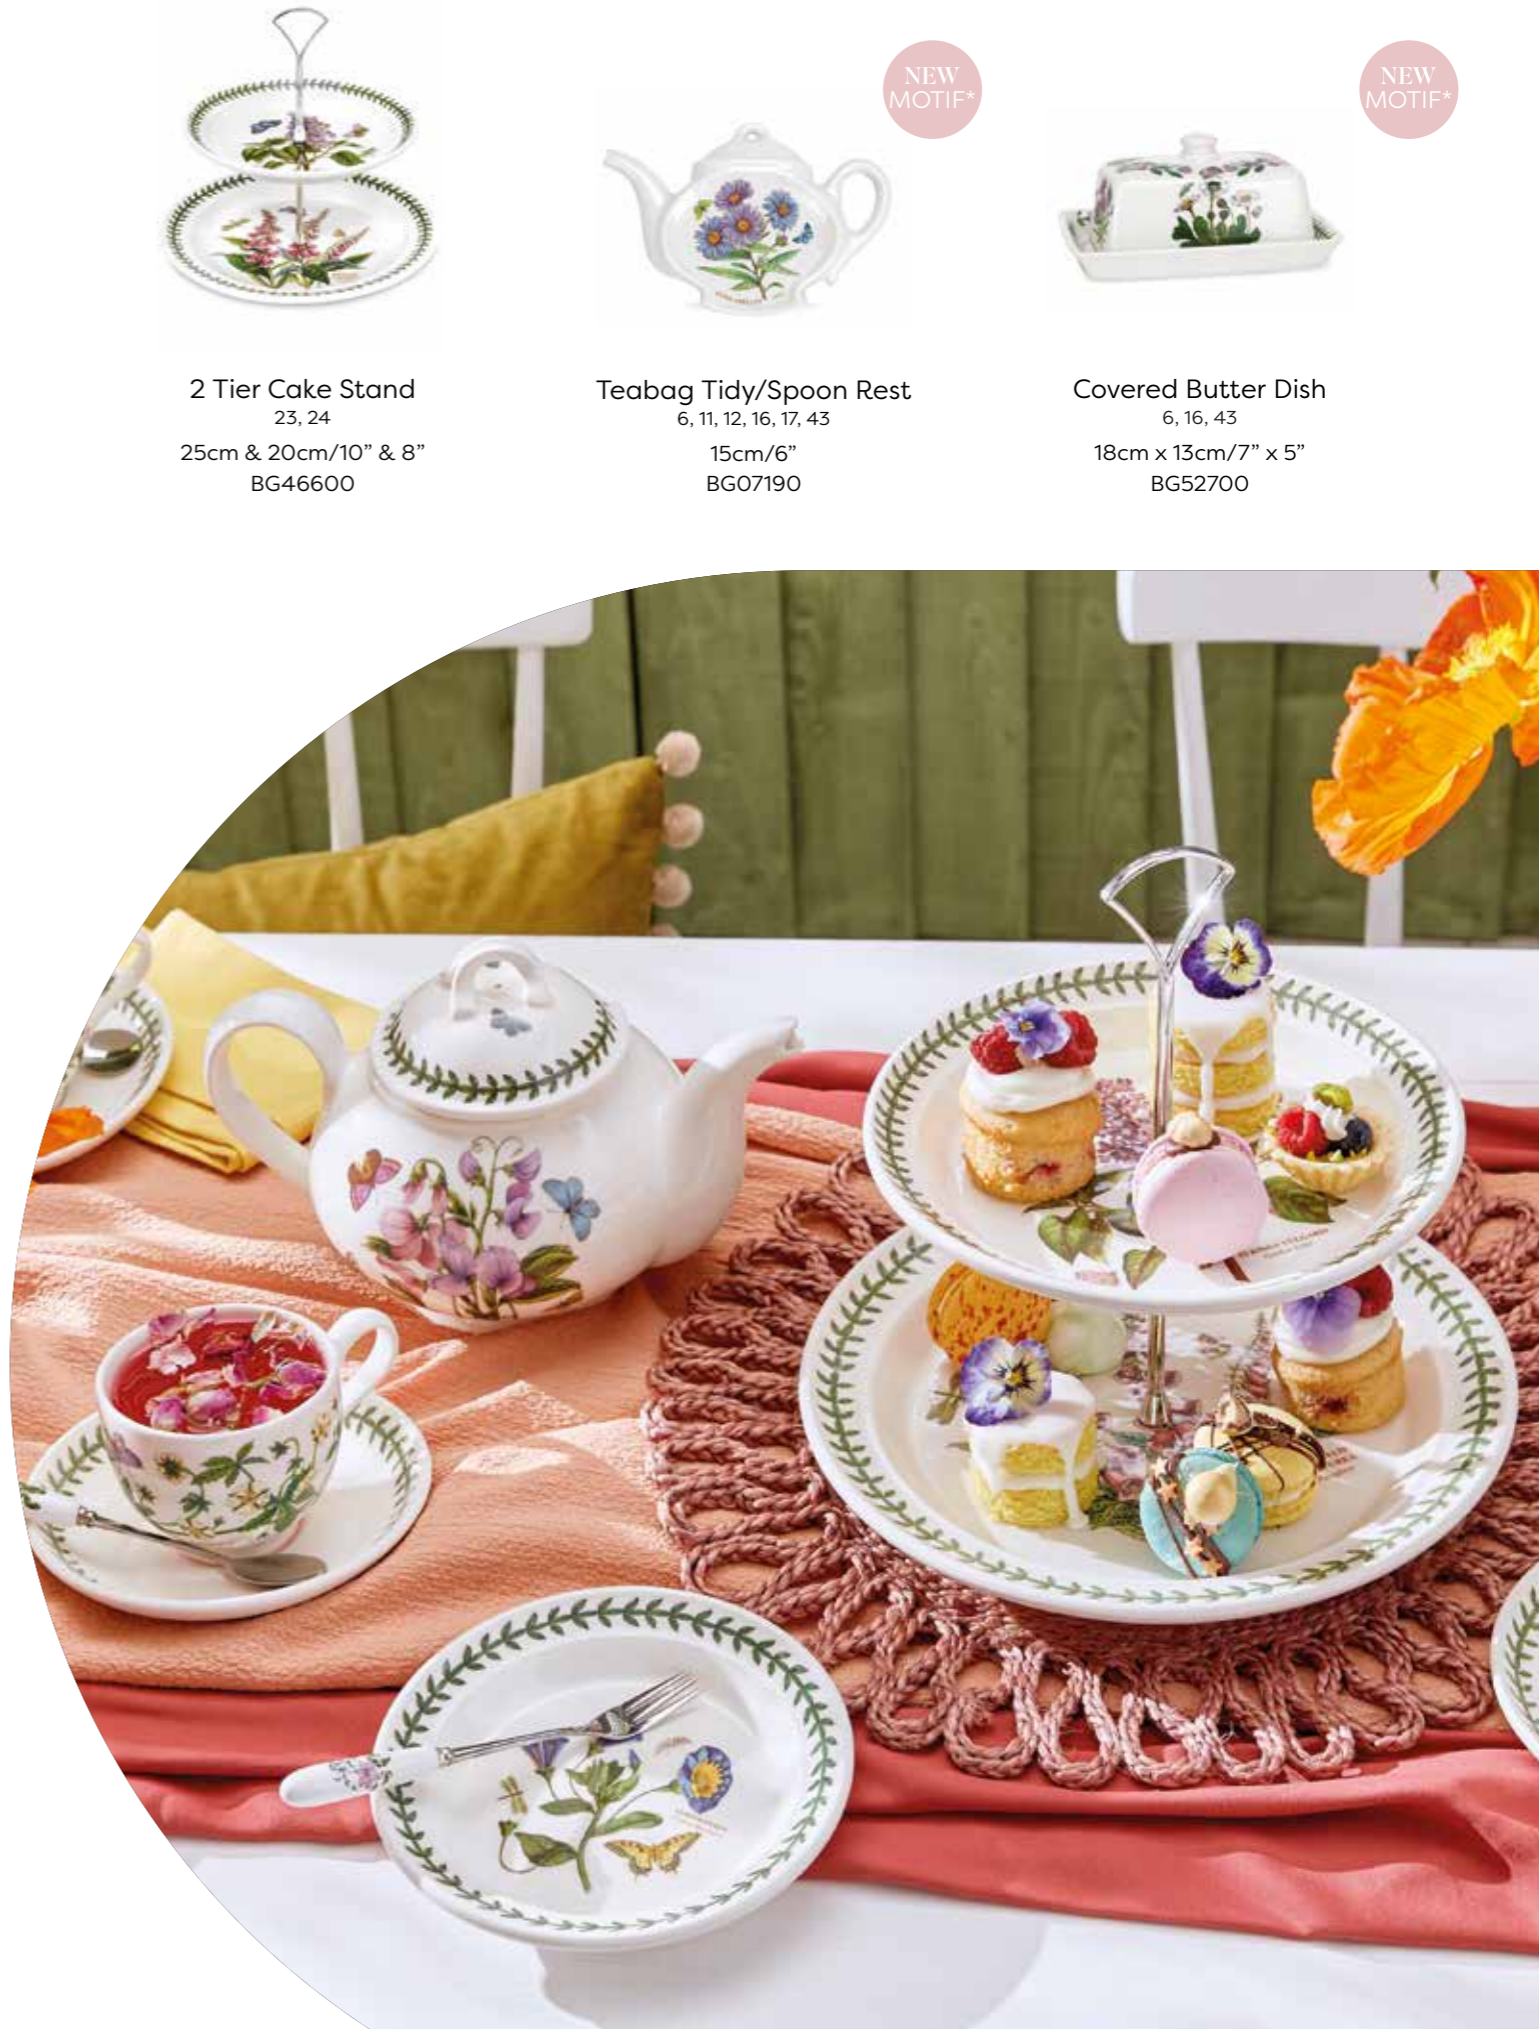

2 Tier Cake Stand
23, 24
25cm & 20cm/10" & 8"
BG46600

Teabag Tidy/Spoon Rest
6, 11, 12, 16, 17, 43
15cm/6"
BG07190

Covered Butter Dish
6, 16, 43
18cm x 13cm/7" x 5"
BG52700