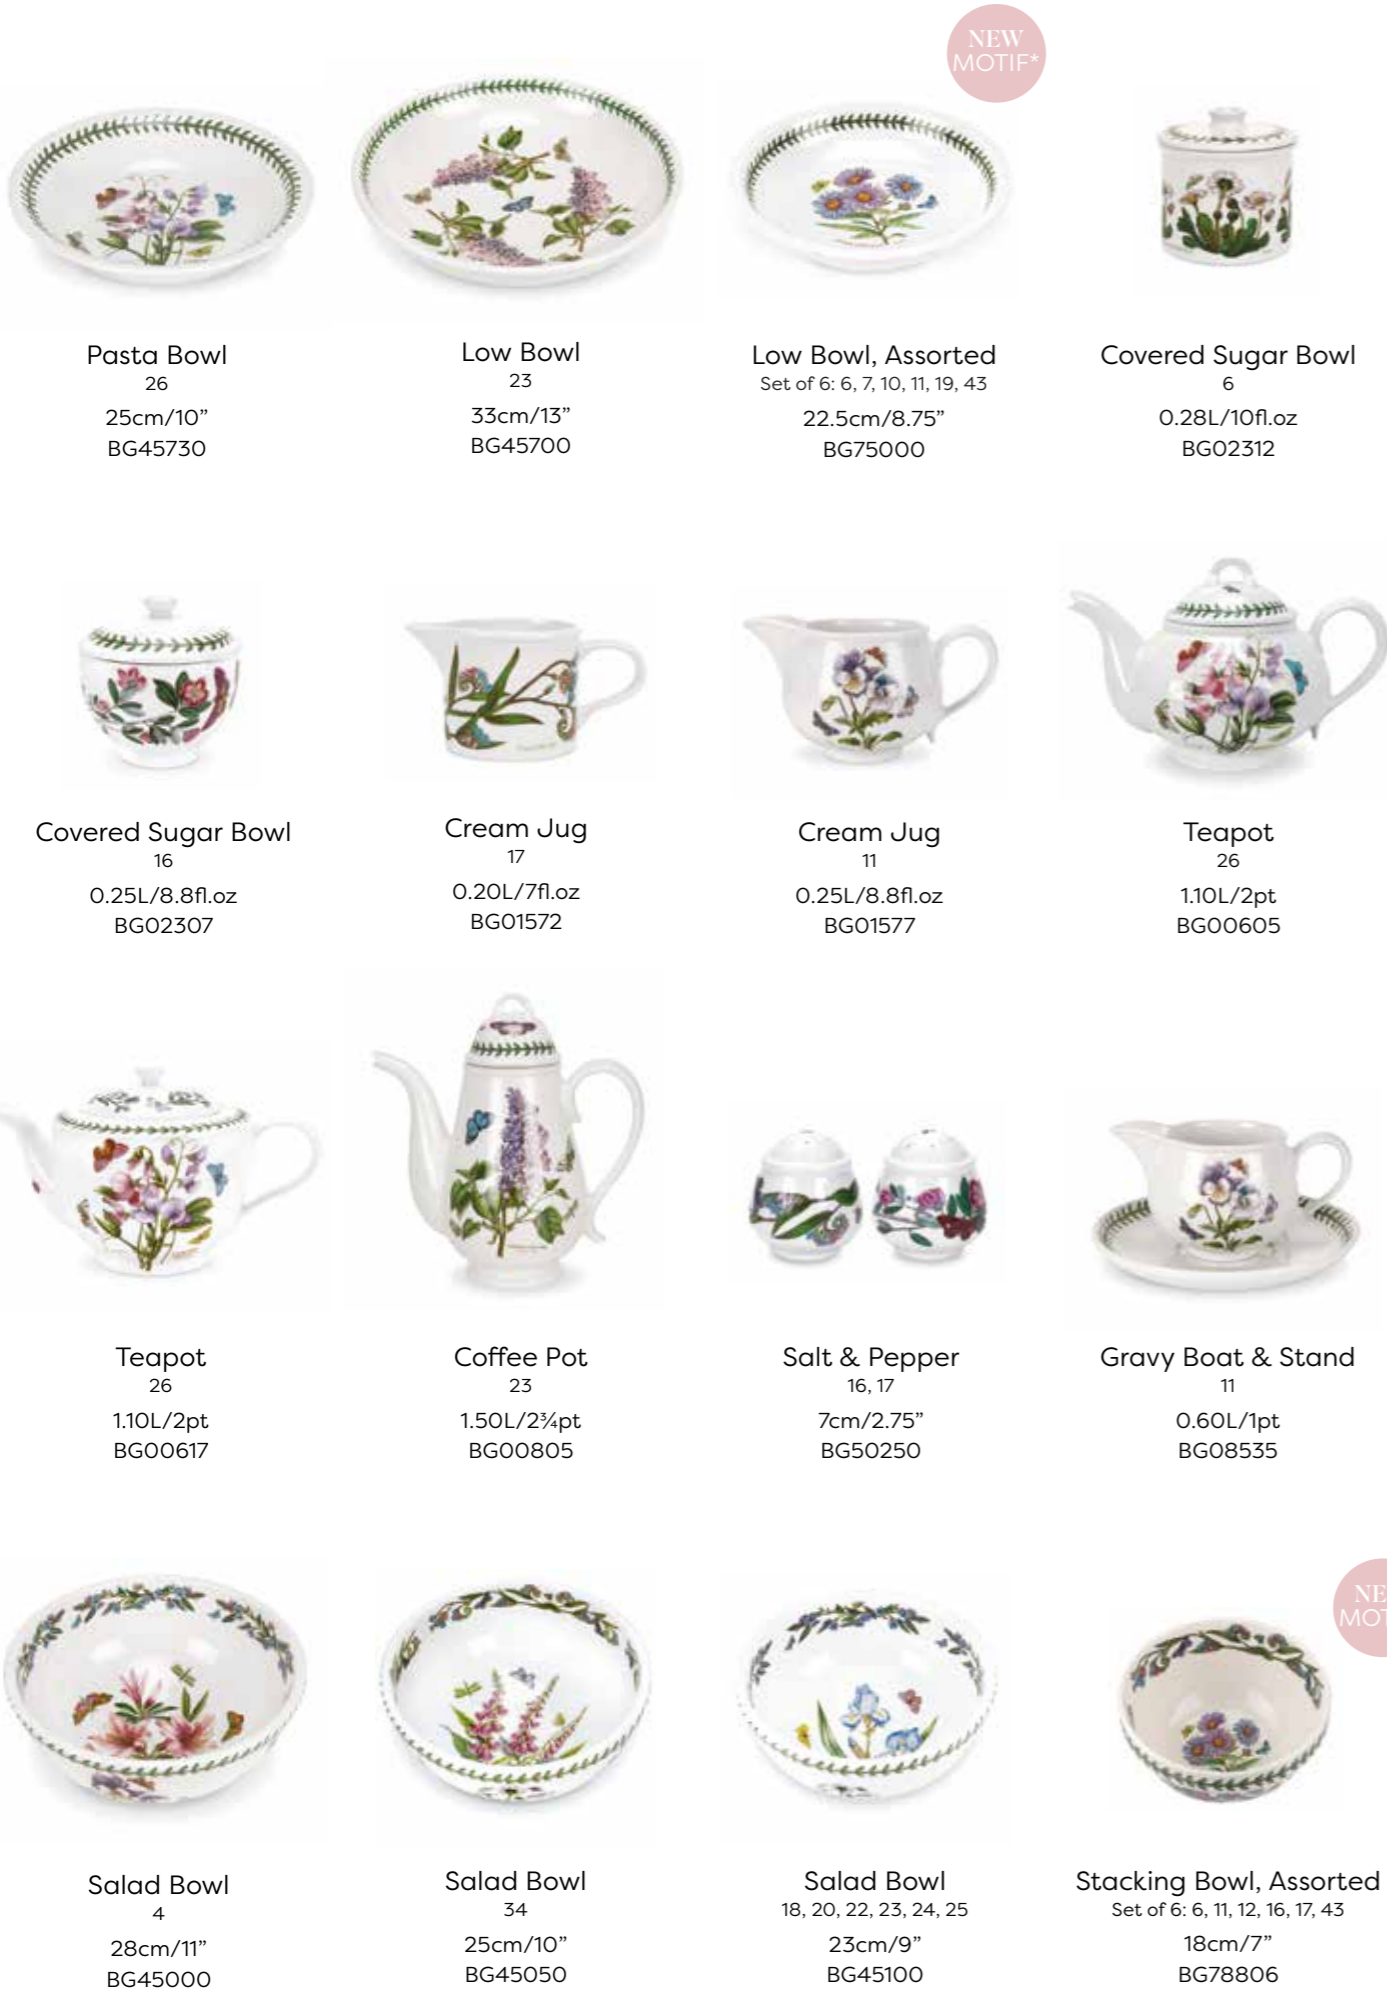

Pasta Bowl
26
25cm/10"
BG45730

Low Bowl
23
33cm/13"
BG45700

Low Bowl, Assorted
Set of 6: 6, 7, 10, 11, 19, 43
22.5cm/8.75"
BG75000

Covered Sugar Bowl
6
0.28L/10fl.oz
BG02312